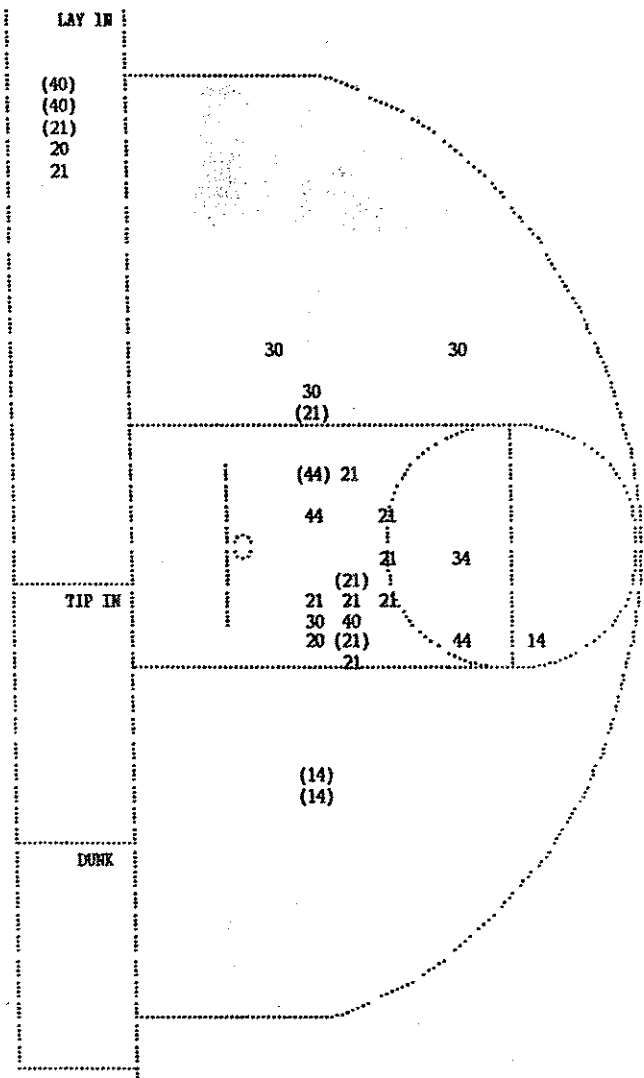

WHITESBURG					
Player			Player		Player
21 - Ison, Trac	4/12	33.3%	14 - Baker, Ama	2/3	66.6%
30 - Combs, Ali	0/4	0.0%	34 - Younts, Jes	0/1	0.0%
44 - Collins, J	1/3	33.3%			
20 - Potter, Ca	0/2	0.0%			
40 - Swisher, H	2/3	66.6%			
Layups	1-9 Ft	10-15 Ft	Over 15 Ft	3 Pointers	Total
3 / 5	4 / 16	2 / 7			9 / 28
60.0%	25.0%	28.6%			32.1%

APOLLO					
Player			Player		Player
22 - Backer, Ca	1/3	33.3%			
50 - Cary, Paig	1/2	50.0%			
31 - Peveler, S	3/3	100.0%			
11 - Baughn, Ki	3/10	30.0%			
32 - Knapp, Rob	1/2	50.0%			
Layups	1-9 Ft	10-15 Ft	Over 15 Ft	3 Pointers	Total
1 / 1	5 / 8	2 / 5	0 / 1	1 / 5	9 / 20
100.0%	62.5%	40.0%	0.0%	20.0%	45.0%