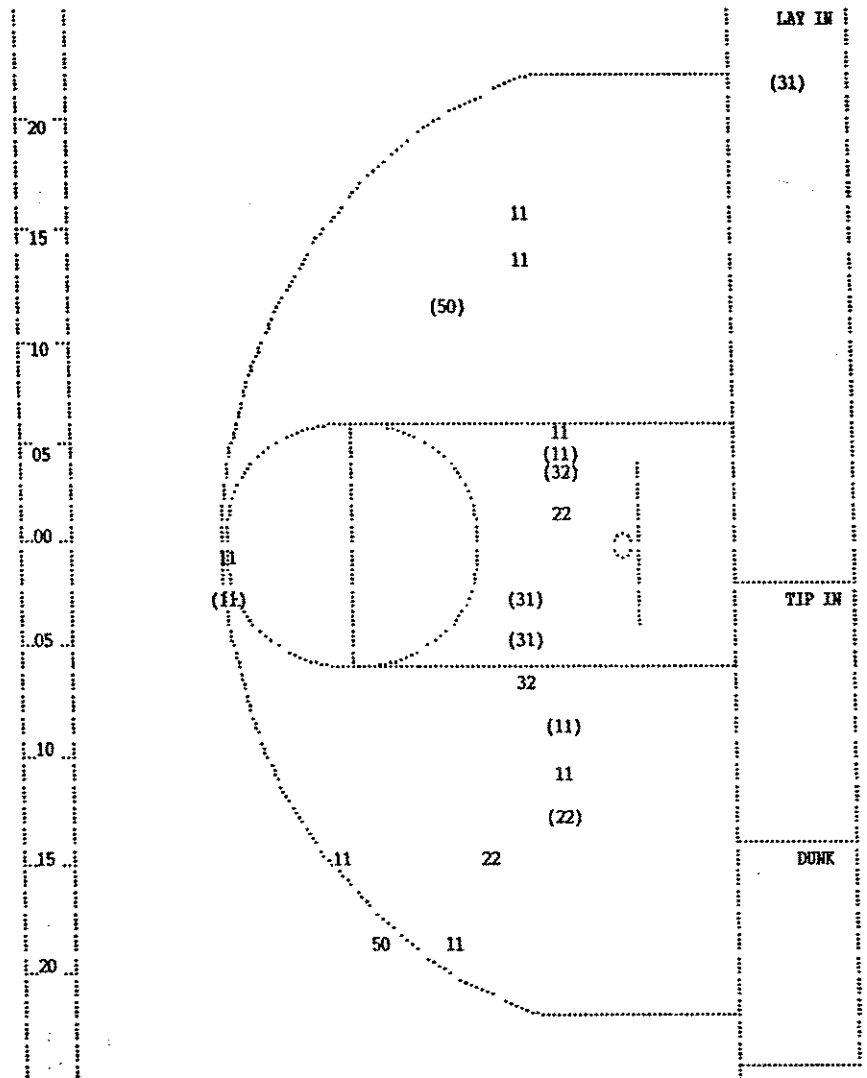

WHITESBURG					
Player			Player		Player
21 - Ison, Trac	4/12	33.3%	14 - Baker, Ama	2/3	66.6%
30 - Combs, Ali	0/4	0.0%	34 - Younts, Jes	0/1	0.0%
44 - Collins, J	1/3	33.3%			
20 - Potter, Ca	0/2	0.0%			
40 - Swisher, H	2/3	66.6%			
Layups	1-9 Ft	10-15 Ft	Over 15 Ft	3 Pointers	Total
3 / 5	4 / 16	2 / 7			9 / 28
60.0%	25.0%	28.6%			32.1%

APOLLO					
Player			Player		Player
22 - Backer, Ca	1/3	33.3%			
50 - Cary, Paig	1/2	50.0%			
31 - Peveler, S	3/3	100.0%			
11 - Baughn, Ki	3/10	30.0%			
32 - Knapp, Rob	1/2	50.0%			
Layups	1-9 Ft	10-15 Ft	Over 15 Ft	3 Pointers	Total
1 / 1	5 / 8	2 / 5	0 / 1	1 / 5	9 / 20
100.0%	62.5%	40.0%	0.0%	20.0%	45.0%