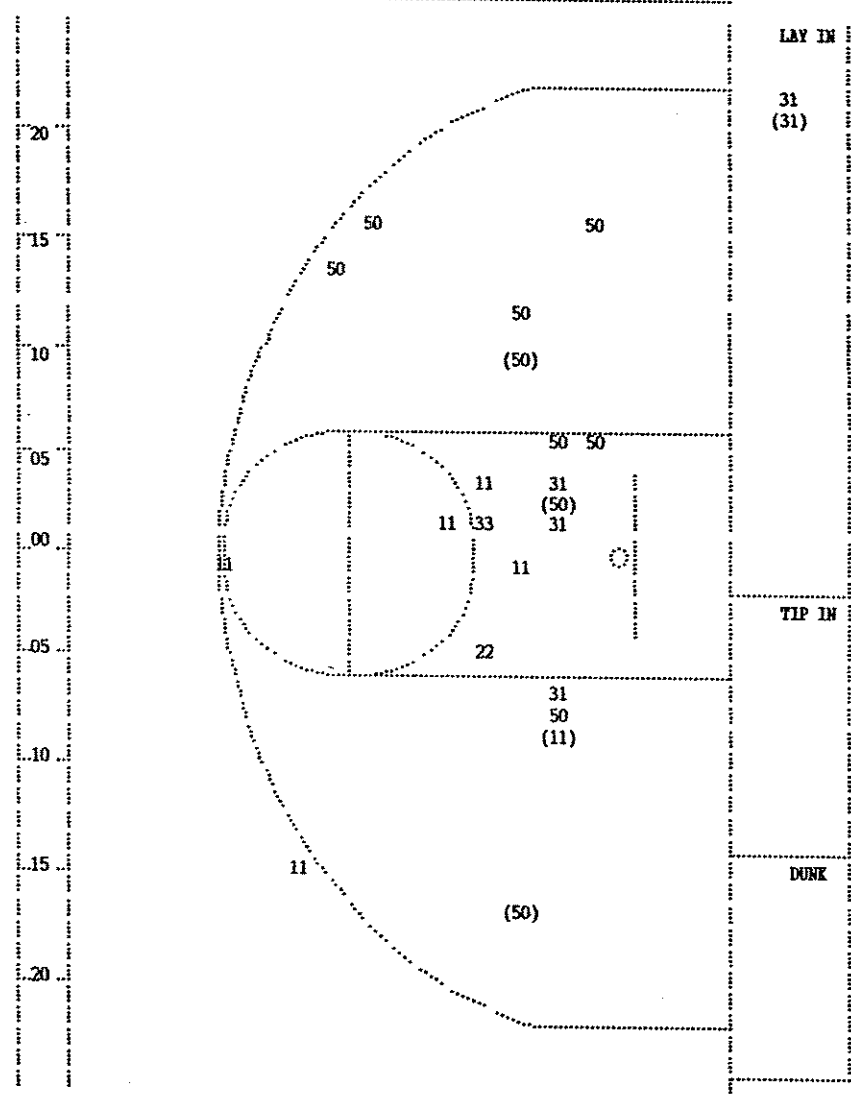

WHITESBURG						
Player			Player			Player
21 - Ison, Trac	0 / 4	0.0%	14 - Baker, Ama	1 / 1	100.0%	
30 - Combs, Ali	0 / 3	0.0%	45 - Breeding,	2 / 5	40.0%	
44 - Collins, J	2 / 7	28.5%				
20 - Potter, Ca	2 / 3	66.6%				
40 - Swisher, H	0 / 1	0.0%				
Layups	1-9 Ft	10-15 Ft	Over 15 Ft	3 Pointers	Total	
2 / 2	3 / 16	1 / 5	1 / 1	7 / 24		
100.0%	18.8%	20.0%	100.0%	29.2%		

APOLLO						
Player			Player			Player
22 - Backer, Ca	0 / 1	0.0%				
50 - Cary, Paig	3 / 10	30.0%				
31 - Peveler, S	1 / 5	20.0%				
11 - Raughn, Ki	1 / 6	16.6%				
33 - Cox, Jeann	0 / 1	0.0%				
Layups	1-9 Ft	10-15 Ft	Over 15 Ft	3 Pointers	Total	
1 / 2	2 / 13	1 / 2	1 / 2	0 / 4	5 / 23	
50.0%	15.4%	50.0%	50.0%	0.0%	21.7%