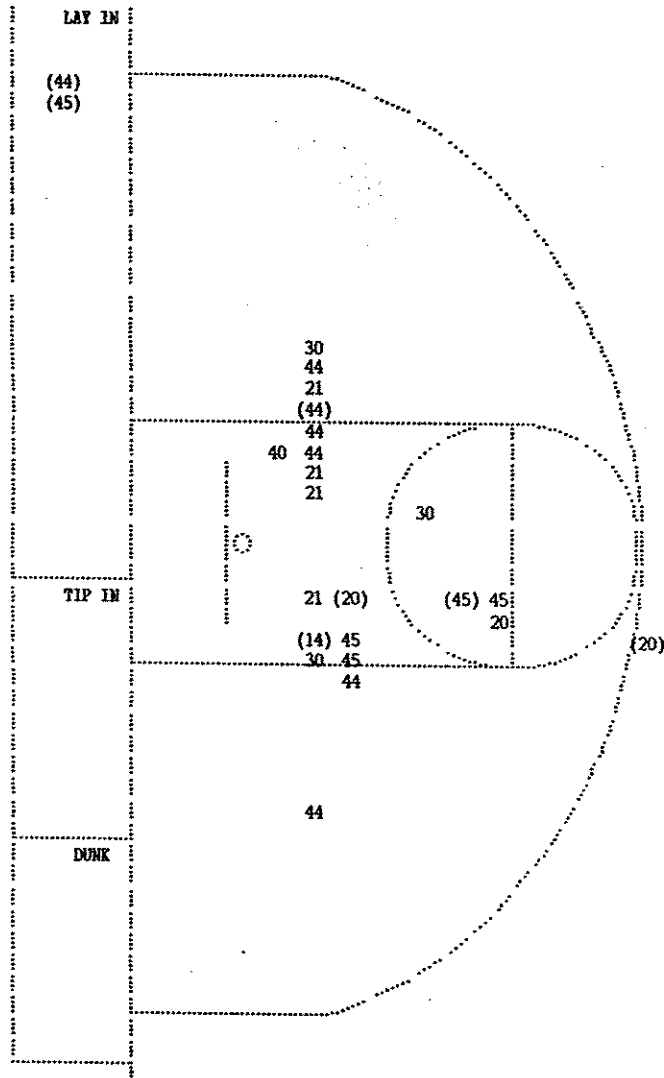

WHITESBURG						
Player			Player			Player
21 - Ison, Trac	0 / 4	0.0%	14 - Baker, Ama	1 / 1	100.0%	
30 - Combs, Ali	0 / 3	0.0%	45 - Breeding,	2 / 5	40.0%	
44 - Collins, J	2 / 7	28.5%				
20 - Potter, Ca	2 / 3	66.6%				
40 - Swisher, H	0 / 1	0.0%				
Layups	1-9 Ft	10-15 Ft	Over 15 Ft	3 Pointers	Total	
2 / 2	3 / 16	1 / 5	1 / 1	7 / 24		
100.0%	18.8%	20.0%	100.0%	29.2%		

APOLLO						
Player			Player			Player
22 - Backer, Ca	0 / 1	0.0%				
50 - Cary, Paig	3 / 10	30.0%				
31 - Peveler, S	1 / 5	20.0%				
11 - Raughn, Ki	1 / 6	16.6%				
33 - Cox, Jeann	0 / 1	0.0%				
Layups	1-9 Ft	10-15 Ft	Over 15 Ft	3 Pointers	Total	
1 / 2	2 / 13	1 / 2	1 / 2	0 / 4	5 / 23	
50.0%	15.4%	50.0%	50.0%	0.0%	21.7%